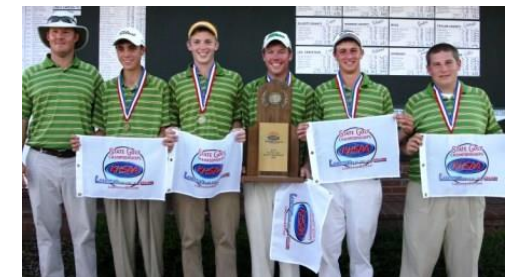

Coach: Dan Utley

**Tonight’s All-State Banquet is sponsored by the
Baker-Geary-Dunne Foundation**

**16TH ANNUAL
KENTUCKY HIGH
SCHOOL ALL-STATE GOLF
TEAMS BANQUET**

November 8, 2008

**Big Spring Country Club
Louisville, Kentucky**