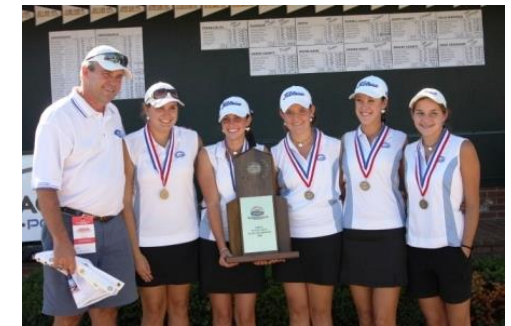

State Champion Presentation

Ms. Golf Presentation.....**Drew Conliffe**

Mr. Golf Presentation.....**Aaron Kincade**

Closing Remarks.....**Marty Donlon**

STATE CHAMPIONSHIP TEAMS

**GIRLS CHAMPION
GLASGOW HIGH SCHOOL**

Coach: Dan Utley

**Tonight’s All-State Banquet is sponsored by the
Baker-Geary-Dunne Foundation**

**16TH ANNUAL
KENTUCKY HIGH
SCHOOL ALL-STATE GOLF
TEAMS BANQUET**

November 8, 2008

**Big Spring Country Club
Louisville, Kentucky**