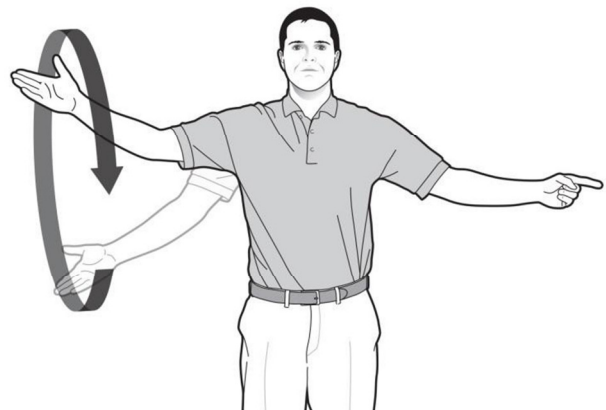

TOURNAMENT HAND SIGNALS

Safe

Official is virtually certain the ball is safe

Hazard

Official is virtually certain the ball is in a hazard

Out of Bounds

Official is virtually certain the ball is OB

Didn't See the Shot

Official did not see ball

Ball in Tall Grass

Official is virtually certain the ball is in tall grass

Hit Provisional

Play a provisional ball

Stop

Stop, do not play another shot

Play Away

Landing Zone/green is clear